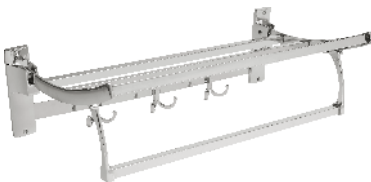

FOLDING RACK

JANEU[®]
Jointless chain of relationship

Folding Rack

Code : JFR-05
Item : DUAL FOLD TOWEL RACK SS-304
Finishing : Chrome
Size : 600mm
MRP : ₹ 3801/-

Code : JFR-01
Item : CURVED FOLDING RACK
Finishing : Chrome
Size : 600mm
MRP : ₹ 2501/-

Code : JFR-02
Item : CURVED FOLDING RACK
Finishing : Chrome
Size : 450mm
MRP : ₹ 2401/-

Code : JFR-03
Item : SQUARE FOLDING RACK
Finishing : Chrome
Size : 600mm
MRP : ₹ 2951/-

Code : JFR-04
Item : SQUARE FOLDING RACK
Finishing : Chrome
Size : 450mm
MRP : ₹ 2851/-