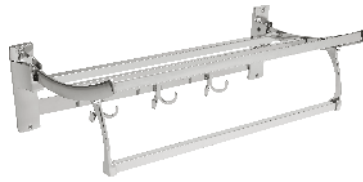

FOLDING RACK

JANEU[®]
Jointless chain of relationship

Folding Rack

Code : JFR-05
Item : DUAL FOLD TOWEL RACK SS-304
Finishing : Chrome
Size : 600mm
MRP : ₹ 3801/-

Code : JFR-01
Item : CURVED FOLDING RACK
Finishing : Chrome
Size : 600mm
MRP : ₹ 2501/-

Code : JFR-02
Item : CURVED FOLDING RACK
Finishing : Chrome
Size : 450mm
MRP : ₹ 2401/-

Code : JFR-03
Item : SQUARE FOLDING RACK
Finishing : Chrome
Size : 600mm
MRP : ₹ 2951/-

Code : JFR-04
Item : SQUARE FOLDING RACK
Finishing : Chrome
Size : 450mm
MRP : ₹ 2851/-